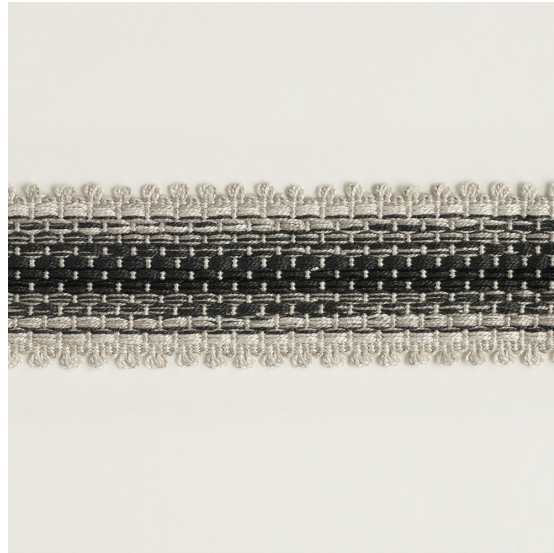

GEORGE SPENCER DESIGNS

1005 Check Braid

Reference: 1005

Highly versatile, Wide Braid can be used for various decorative effects, for instance on the leading edge of a curtain, onset onto a cushion or even around the bottom of a chair or sofa.

Composition	Use	Style	Braid size
100% spun rayon	Curtains, Sofa/Chair, Cushions	Braids, Wide Braids/Borders	5cm