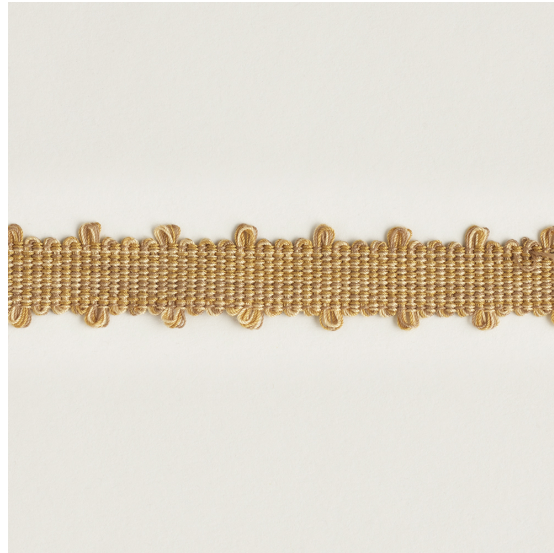

GEORGE SPENCER DESIGNS

## 505 Picot Braid

**Reference:** 505

Braids have a particularly ornamental effect when used on the bottom of a chair or sofa or where fabric has been applied to the wall and the nails need to be concealed.

Composition	Use	Style	Braid size
100% mercerised cotton	Sofa/Chair,Cushions,Lampshades	Braids	1 cm